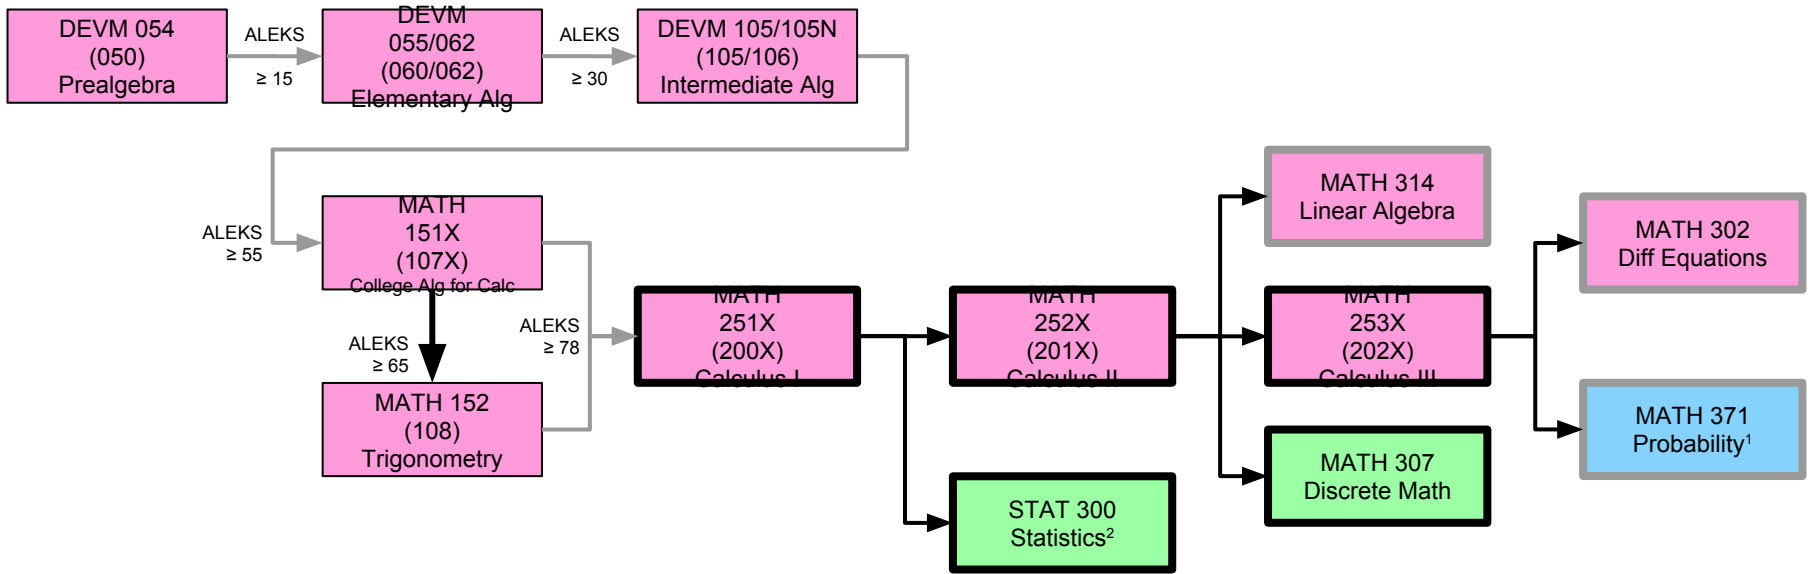

# Prerequisite Structure for Mathematics Courses Relevant to B.S. in Computer Science 2015-16 UAF Catalog

Required  
for BS in CS

Offered  
Fall & Spring

Math Elective  
for BS in CS

Offered  
Fall

Offered  
Spring

CURRENT number  
(fall 2015 & later)

MATH 999  
(888)

OLD number  
(before fall 2015)  
If not given, then number  
was not changed in 2015

→ Prerequisite

→ Prerequisite  
or placement

↓ Corequisite